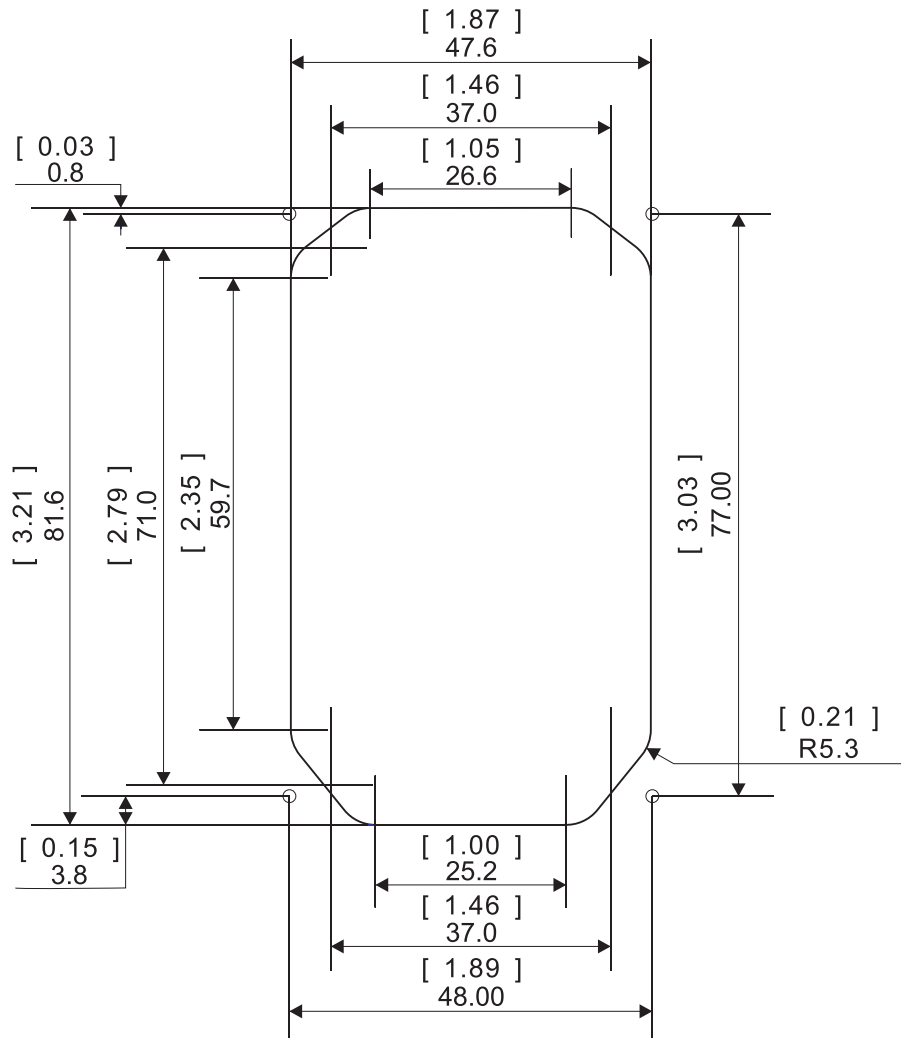

GS-3 CUT-OUT TEMPLATE

Acoustic Guitar Preamp

G-TONE

Musical, More Scientific, and More for YOU!

GS-3 PREAMP
CUT-OUT TEMPLATE

G-TONE SERIES BATTERY BOX
CUT-OUT TEMPLATE