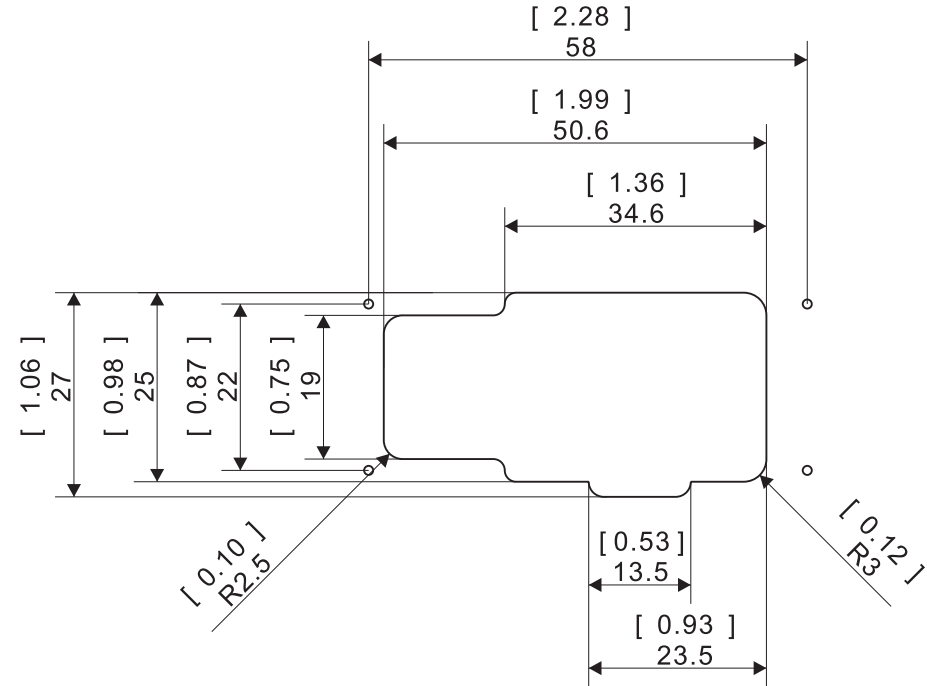

GS-3 CUT-OUT TEMPLATE

Acoustic Guitar Preamp

G-TONE

Musical, More Scientific, and More for YOU!

GS-3 PREAMP
CUT-OUT TEMPLATE

G-TONE SERIES BATTERY BOX
CUT-OUT TEMPLATE